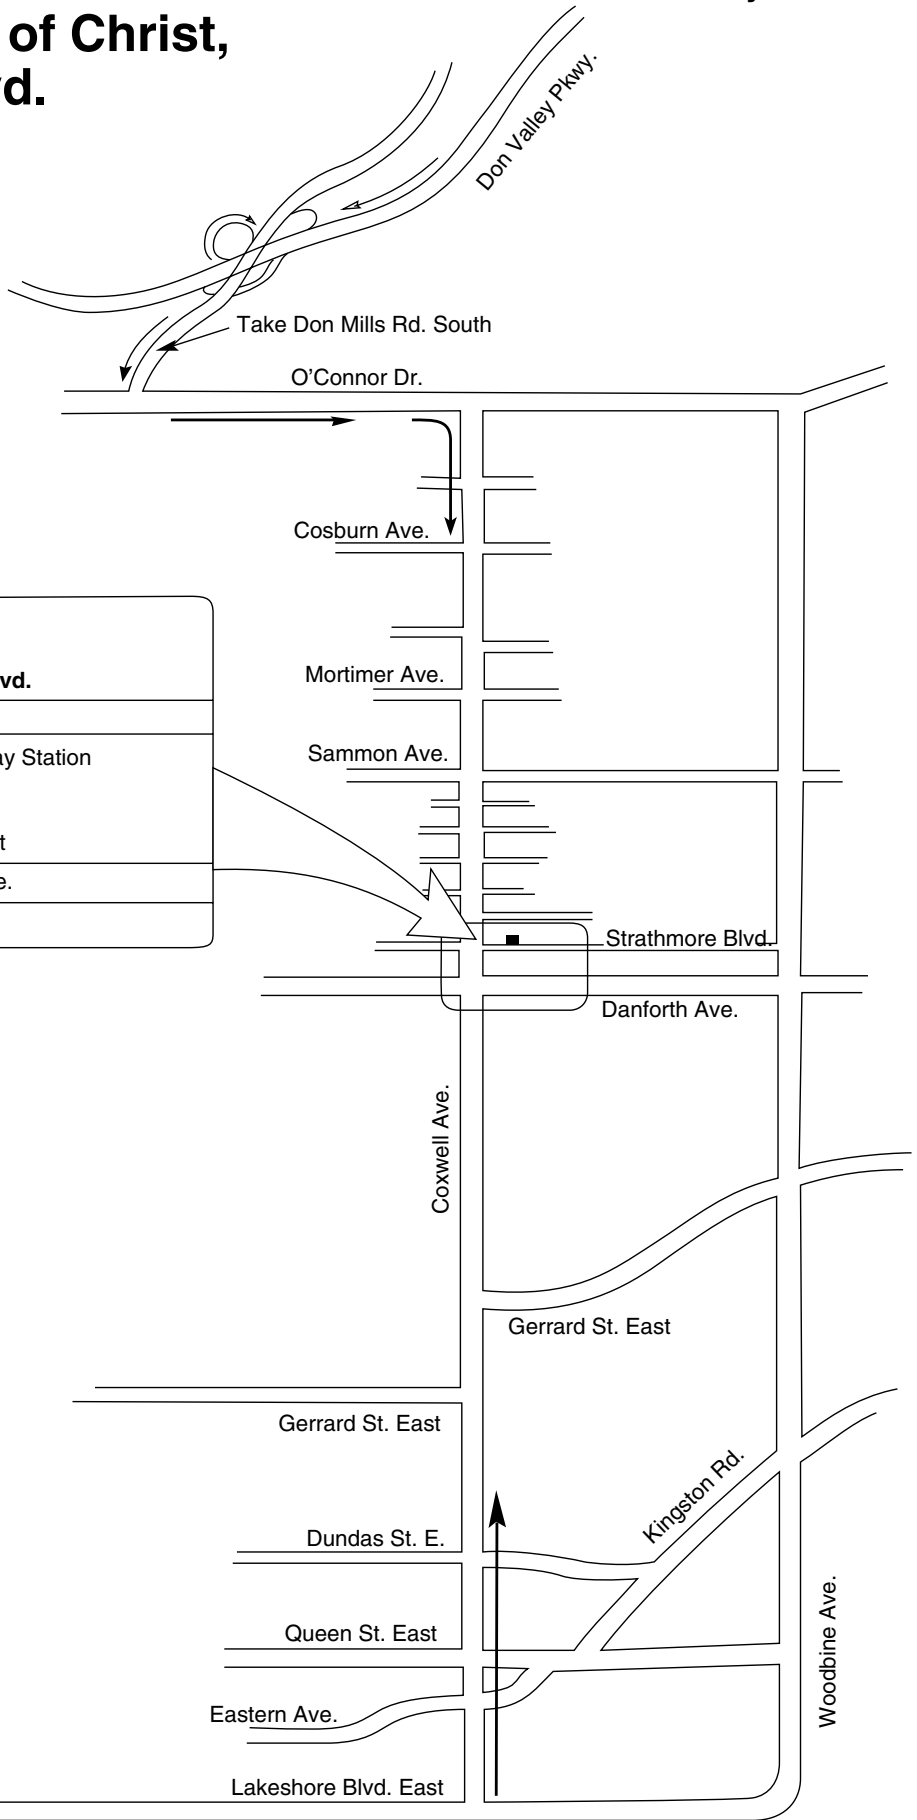

Map to Church of Christ, Strathmore Blvd. Toronto

From Hwy. 401

From Q.E.W.