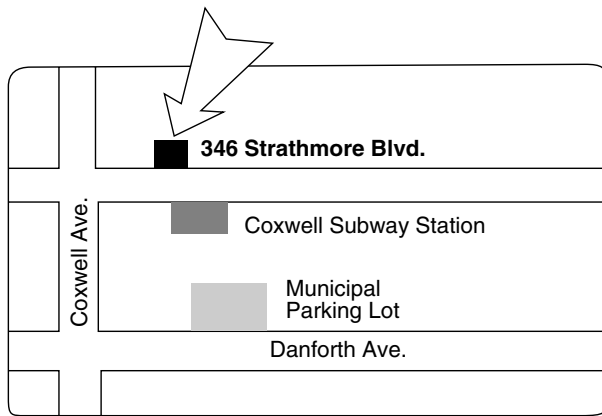

Map to Church of Christ, Strathmore Blvd. Toronto

From Hwy. 401

From Q.E.W.